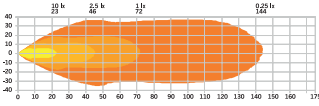

strands®

-lighting division

Part No. 908536
PRESIDENT 25W CLEAR LENS

Part No. 908537
PRESIDENT 25W AMBER POSITION LIGHT CLEAR LENS

Part No. 908538
PRESIDENT 25W RED POSITION LIGHT CLEAR LENS

Part No. 908539
PRESIDENT 51W CLEAR LENS

PRESIDENT WORK LIGHT LED

PART NO.	908536	908537	908538	908539
VOLTAGE	12-70V DC	12-70V DC	12-70V DC	12-70V DC
CONSUMPTION	25W	25W	25W	51W
THEORETICAL LUMEN	3398	3398	3398	6637
ACTUAL LUMEN	3210	3210	3210	6320
1 LUX @	72 m	72 m	72 m	98 m
IP-CLASS	IP6K9K	IP6K9K	IP6K9K	IP6K9K
BEAM PATTERN	Flood	Flood	Flood	Flood
COLOR TEMPERATURE	5700K	5700K	5700K	5700K
POSITION LIGHT	No	Amber	Red	No
CONNECTION	Cable	Cable	Cable	Cable
CABLE LENGTH	2000 mm	2000 mm	2000 mm	2000 mm
MATERIAL HOUSING	Aluminium	Aluminium	Aluminium	Aluminium
MATERIAL LENS	Polycarbonate	Polycarbonate	Polycarbonate	Polycarbonate
LENGTH	109 mm	109 mm	109 mm	109 mm
HEIGHT	109 mm	109 mm	109 mm	109 mm
DEPTH	49 mm	49 mm	49 mm	70 mm
HEIGHT INCLUDING BRACKET	133 mm	133 mm	133 mm	133 mm
OPERATING TEMPERATURE	-40°C · +40°C	-40°C · +40°C	-40°C · +40°C	-40°C · +40°C
ADR-APPROVED	Yes	Yes	Yes	Yes
E-APPROVED	No	No	No	No
EMC-CERTIFICATE	ECE R10	ECE R10	ECE R10	ECE R10