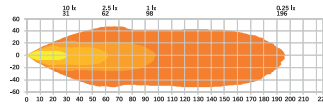

strands®

-lighting division

Part No. 908536
PRESIDENT 25W CLEAR LENS

Part No. 908537
PRESIDENT 25W AMBER POSITION LIGHT CLEAR LENS

Part No. 908538
PRESIDENT 25W RED POSITION LIGHT CLEAR LENS

Part No. 908539
PRESIDENT 51W CLEAR LENS

PRESIDENT WORK LIGHT LED

PART NO.	908536	908537	908538	908539
VOLTAGE	12-70V DC	12-70V DC	12-70V DC	12-70V DC
CONSUMPTION	25W	25W	25W	51W
THEORETICAL LUMEN	3398	3398	3398	6637
ACTUAL LUMEN	3210	3210	3210	6320
1 LUX @	72 m	72 m	72 m	98 m
IP-CLASS	IP6K9K	IP6K9K	IP6K9K	IP6K9K
BEAM PATTERN	Flood	Flood	Flood	Flood
COLOR TEMPERATURE	5700K	5700K	5700K	5700K
POSITION LIGHT	No	Amber	Red	No
CONNECTION	Cable	Cable	Cable	Cable
CABLE LENGTH	2000 mm	2000 mm	2000 mm	2000 mm
MATERIAL HOUSING	Aluminium	Aluminium	Aluminium	Aluminium
MATERIAL LENS	Polycarbonate	Polycarbonate	Polycarbonate	Polycarbonate
LENGTH	109 mm	109 mm	109 mm	109 mm
HEIGHT	109 mm	109 mm	109 mm	109 mm
DEPTH	49 mm	49 mm	49 mm	70 mm
HEIGHT INCLUDING BRACKET	133 mm	133 mm	133 mm	133 mm
OPERATING TEMPERATURE	-40°C · +40°C	-40°C · +40°C	-40°C · +40°C	-40°C · +40°C
ADR-APPROVED	Yes	Yes	Yes	Yes
E-APPROVED	No	No	No	No
EMC-CERTIFICATE	ECE R10	ECE R10	ECE R10	ECE R10