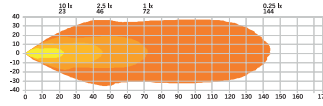

strands®

-lighting division

Part No. 908536
PRESIDENT 25W CLEAR LENS

Part No. 908537
PRESIDENT 25W AMBER POSITION LIGHT CLEAR LENS

Part No. 908538
PRESIDENT 25W RED POSITION LIGHT CLEAR LENS

Part No. 908539
PRESIDENT 51W CLEAR LENS

PRESIDENT WORK LIGHT LED

PART NO.	908536	908537	908538	908539
VOLTAGE	12-70V DC	12-70V DC	12-70V DC	12-70V DC
CONSUMPTION	25W	25W	25W	51W
THEORETICAL LUMEN	3398	3398	3398	6637
ACTUAL LUMEN	3210	3210	3210	6320
1 LUX @	72 m	72 m	72 m	98 m
IP-CLASS	IP6K9K	IP6K9K	IP6K9K	IP6K9K
BEAM PATTERN	Flood	Flood	Flood	Flood
COLOR TEMPERATURE	5700K	5700K	5700K	5700K
POSITION LIGHT	No	Amber	Red	No
CONNECTION	Cable	Cable	Cable	Cable
CABLE LENGTH	2000 mm	2000 mm	2000 mm	2000 mm
MATERIAL HOUSING	Aluminium	Aluminium	Aluminium	Aluminium
MATERIAL LENS	Polycarbonate	Polycarbonate	Polycarbonate	Polycarbonate
LENGTH	109 mm	109 mm	109 mm	109 mm
HEIGHT	109 mm	109 mm	109 mm	109 mm
DEPTH	49 mm	49 mm	49 mm	70 mm
HEIGHT INCLUDING BRACKET	133 mm	133 mm	133 mm	133 mm
OPERATING TEMPERATURE	-40°C · +40°C	-40°C · +40°C	-40°C · +40°C	-40°C · +40°C
ADR-APPROVED	Yes	Yes	Yes	Yes
E-APPROVED	No	No	No	No
EMC-CERTIFICATE	ECE R10	ECE R10	ECE R10	ECE R10