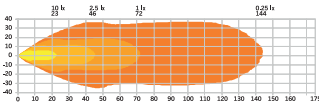

strands®

-lighting division

Part No. 908536
PRESIDENT 25W CLEAR LENS

Part No. 908537
PRESIDENT 25W AMBER POSITION LIGHT CLEAR LENS

Part No. 908538
PRESIDENT 25W RED POSITION LIGHT CLEAR LENS

Part No. 908539
PRESIDENT 51W CLEAR LENS

PRESIDENT WORK LIGHT LED

PART NO.	908536	908537	908538	908539
VOLTAGE	12-70V DC	12-70V DC	12-70V DC	12-70V DC
CONSUMPTION	25W	25W	25W	51W
THEORETICAL LUMEN	3398	3398	3398	6637
ACTUAL LUMEN	3210	3210	3210	6320
1 LUX @	72 m	72 m	72 m	98 m
IP-CLASS	IP6K9K	IP6K9K	IP6K9K	IP6K9K
BEAM PATTERN	Flood	Flood	Flood	Flood
COLOR TEMPERATURE	5700K	5700K	5700K	5700K
POSITION LIGHT	No	Amber	Red	No
CONNECTION	Cable	Cable	Cable	Cable
CABLE LENGTH	2000 mm	2000 mm	2000 mm	2000 mm
MATERIAL HOUSING	Aluminium	Aluminium	Aluminium	Aluminium
MATERIAL LENS	Polycarbonate	Polycarbonate	Polycarbonate	Polycarbonate
LENGTH	109 mm	109 mm	109 mm	109 mm
HEIGHT	109 mm	109 mm	109 mm	109 mm
DEPTH	49 mm	49 mm	49 mm	70 mm
HEIGHT INCLUDING BRACKET	133 mm	133 mm	133 mm	133 mm
OPERATING TEMPERATURE	-40°C · +40°C	-40°C · +40°C	-40°C · +40°C	-40°C · +40°C
ADR-APPROVED	Yes	Yes	Yes	Yes
E-APPROVED	No	No	No	No
EMC-CERTIFICATE	ECE R10	ECE R10	ECE R10	ECE R10